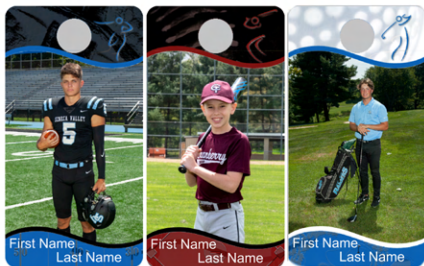

BILL SAUERS PHOTOGRAPHY

724-469-1247

8X10 DESIGNER MEMORY MATE

MEMORY MATE - PACKAGE E

1-ACRYLIC MAGNET

8X10 CUT-OUT  
STATUE

2-DESIGNER MAGNETS

PVC KEY TAGS  
SET OF 3

TRADITIONAL  
3.5" BUTTON

PERSONALIZED  
3.5" BUTTON

Trader Card Information

Trader cards are designed to represent your league and sport.

NAME: \_\_\_\_\_

AGE: \_\_\_\_\_

HEIGHT: \_\_\_\_\_

TEAM: \_\_\_\_\_